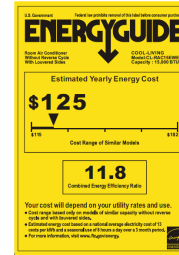

Washable and reusable air filter

Energy-Efficient Rate: 15K - 11.8

Eco-friendly R410A refrigerant

Requires a standard 3-prong, 120V/15A household outlet

Color: white

12K-15K fits windows 31" – 43" Wide and needs a 18 5/8" min vertical opening