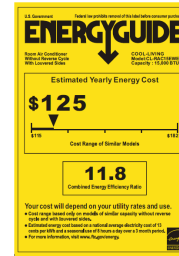

## Standard Features:

- 1) Up to 700 sq. ft. cooling area
- 2) Manual adjustable louvers with 3-speed fan
- 3) Programmable digital thermostat
- 4) 24-hour programmable timer, energy-saver mode, sleep mode and auto mode help you conserve energy
- 5) Loss of power protection automatically restarts the unit with programmed settings if power is lost
- 6) Remote control allows full operation and programming
- 7) Washable and reusable air filter
- 8) Requires a standard 3-prong, 115V/15A household outlet
- 9) Eco-friendly R410A refrigerant
- 10) 56 DBA