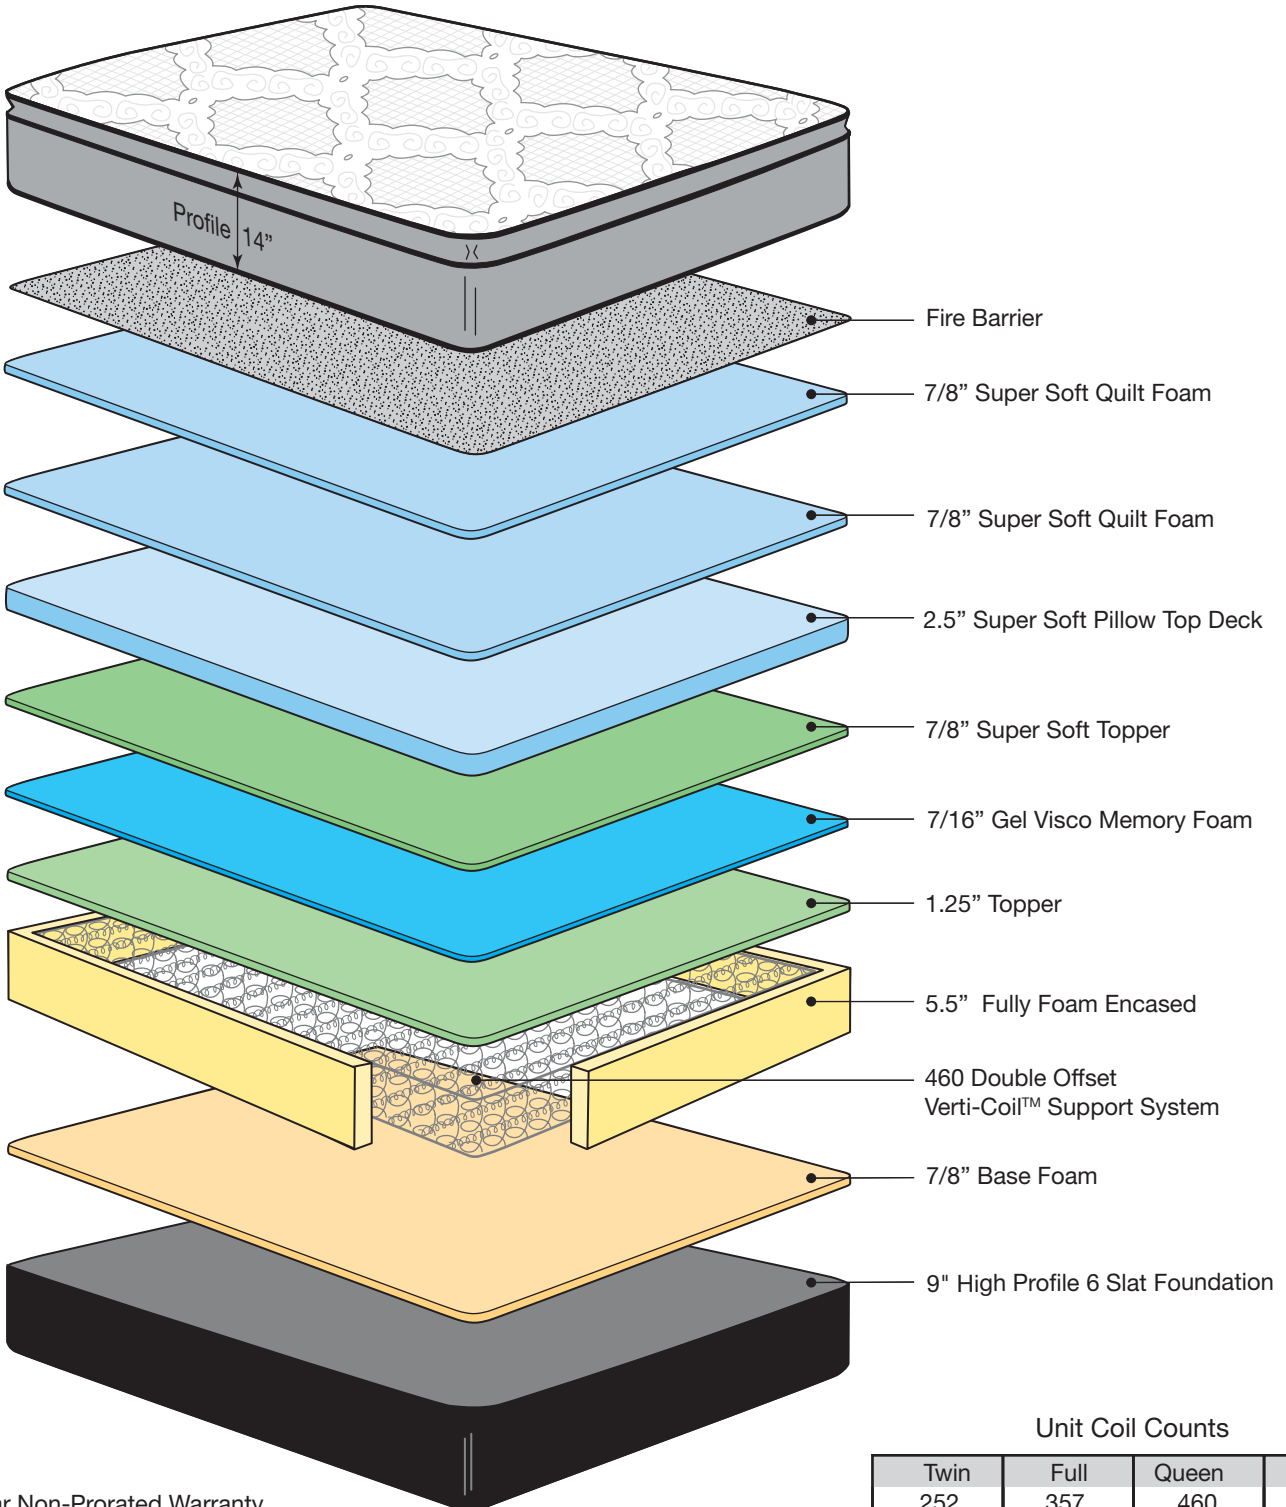

Legends

BY BADCOCK®

DIVINE JUMBO PILLOW TOP

Made in USA

Unit Coil Counts

Twin	Full	Queen	King
252	357	460	575

10 Year Non-Prorated Warranty