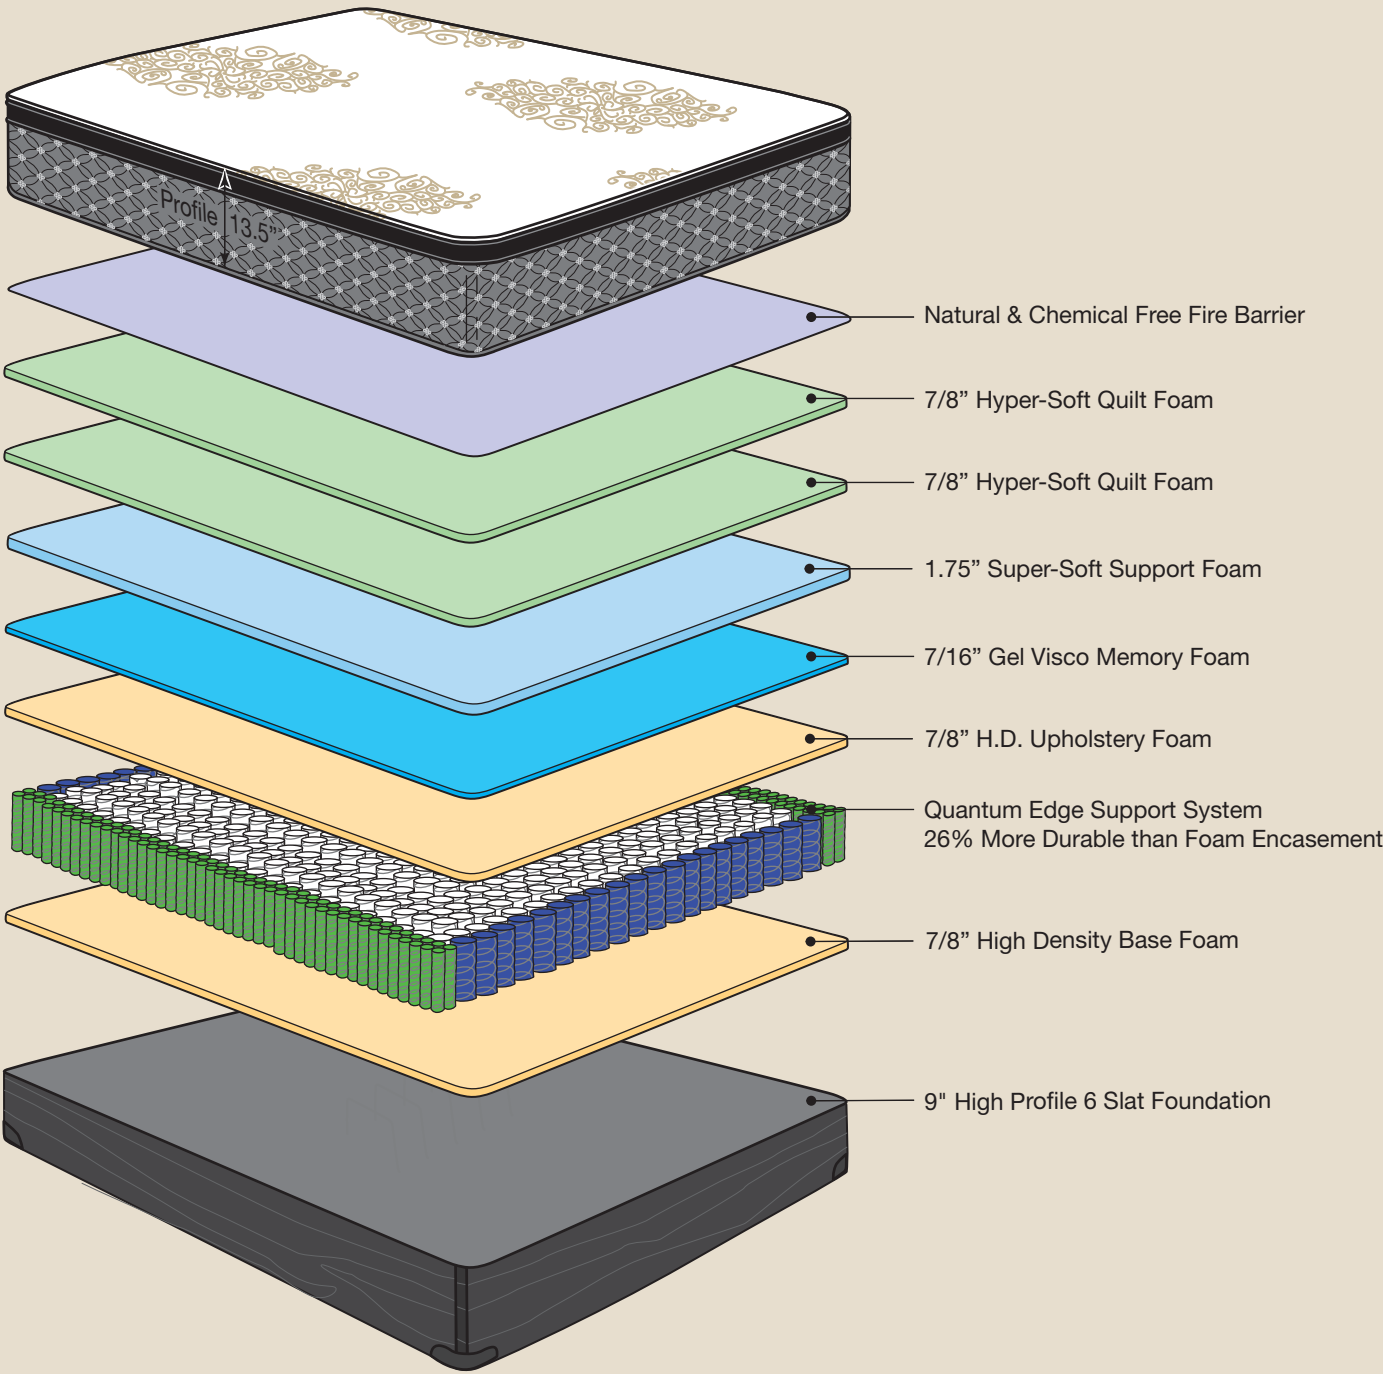

KATHERINE

Jumbo Euro Top Hybrid

Unit Coil Counts

Twin	Twin XL	Full	Full XL	Queen	King	Cal King
536	572	681	727	789	975	958

10 Year Non-Prorated Warranty