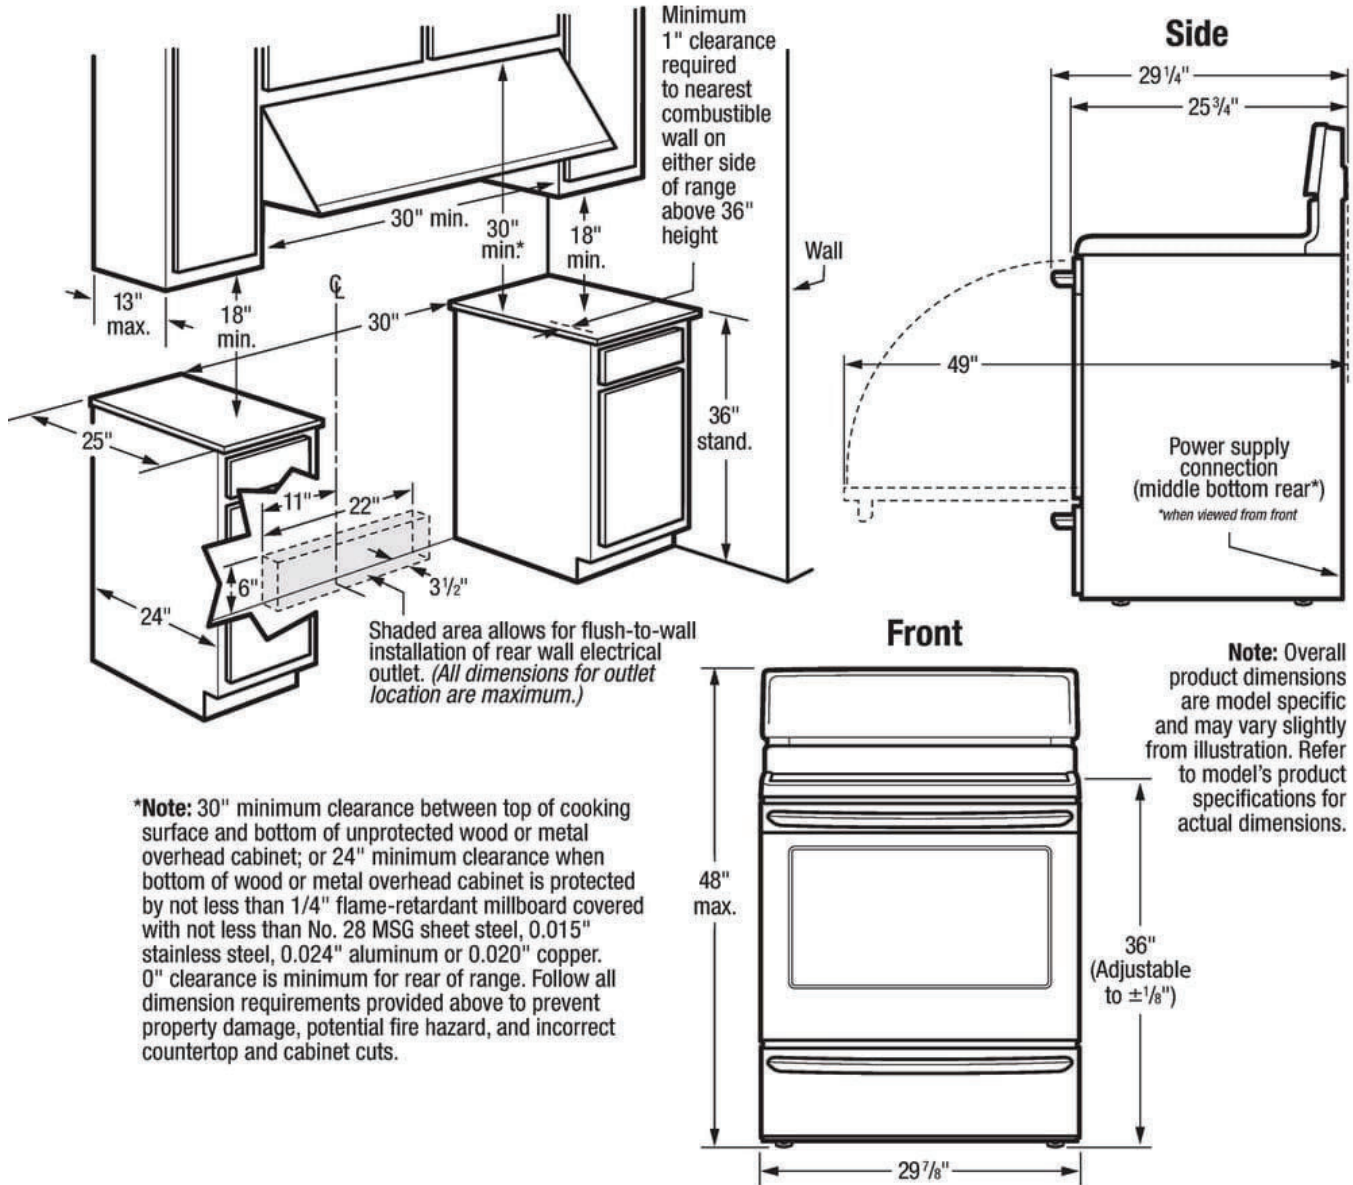

FCRE3052AB

FCRE3052AS

FCRE3052AW

Available Colors : Stainless Steel, White, Black

Version : 04/19

Electric Range

30" Electric Range

Installation Drawing

FRIGIDAIRE

© 2018 Electrolux Home Products, Inc.