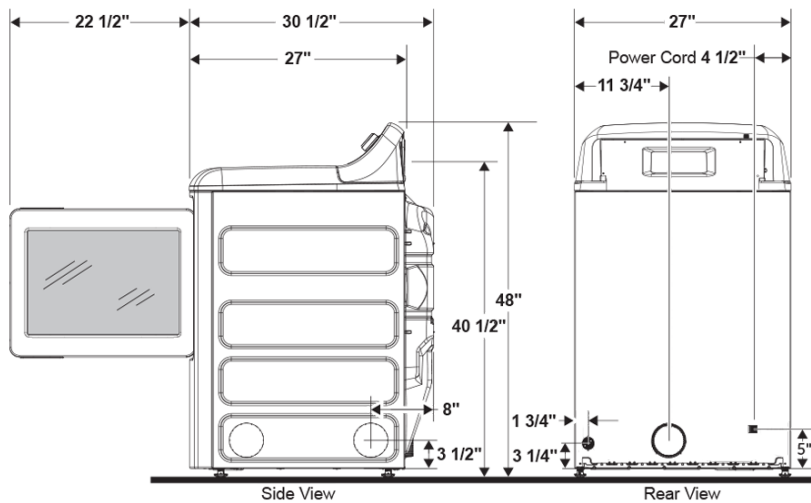

GE® 7.4 cu. ft. Capacity aluminized alloy drum Electric Dryer with HE Sensor Dry

Model#: GTD84ECPNDG

GE Appliances has a policy of continuous improvement of its products and reserves the right to change materials and specifications without notice.

Photo Not Available

Available Models

- **White**
  GTD84ECSNWS

FILTER	
App Filter - Product Type	Dryers Top Load Matching
App Filter - Steam	Yes
App Filter - WiFi Connect	Built-In

CLAIMS AND CERTIFICATIONS

ENERGY STAR® Qualified
California Prop 65

Above illustration intended for dimensional reference only. Refer to photograph for actual product appearance.