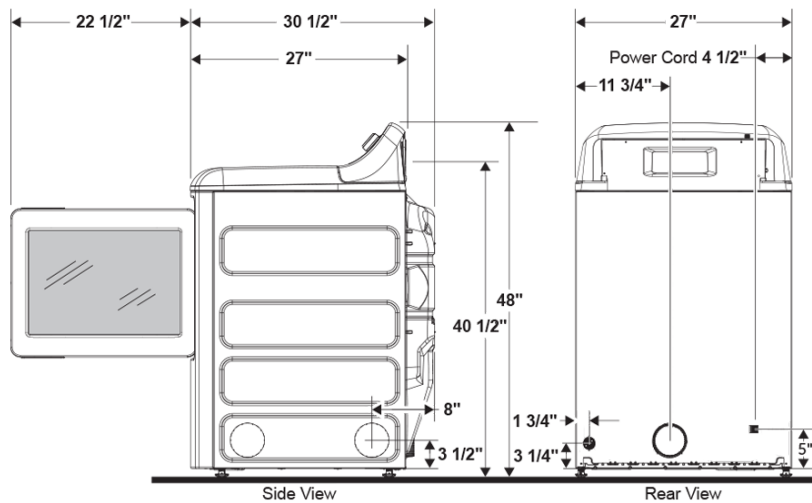

GE® 7.4 cu. ft. Capacity aluminized alloy drum Electric Dryer with HE Sensor Dry

Model#: GTD84ECPNDG

GE Appliances has a policy of continuous improvement of its products and reserves the right to change materials and specifications without notice.

Photo Not Available

Available Models

- White
GTD84ECSNWS

CAPACITY	
Total Capacity (cubic feet)	7.4
FEATURES	
Heat Selections	5
Number of Cycles	13 w/ Warm Up
Dryer Cycles	Mixed Loads Delicates Cottons Jeans Active Wear Towels/ Sheets Bulky / Comforter Quick Dry Sanitize Timed Dry Steam Refresh Steam Dewrinkle Warm Up
Long Vent Capability	Up to 120 feet
Temperature Options	High/Medium/Low/No Heat
Control Type	Electronic
Moisture Sensor	HE Sensor Dry
Style	Top Load Matching
Dual Thermistors	Yes
Additional Cycles	Delay Dry My Cycle Warm Up Wrinkle Care EcoDry
Dryness Levels	4
Timed Dry	Warm Up 90 Minutes
WiFi Connect	Built-In
Connected Capabilities	Amazon Alexa The Google Assistant IFTTT
Energy Saving Option	Yes - eDry
Steam	Yes
Drum Type	Aluminized Alloy
Exhaust Options	4-Way (Rear; Right; Left & Bottom)
Fuel Type	Electric
Reverse-a-Door	Yes
Additional Dryer Features	Glass Door Front Serviceable Removable Up-Front Lint Filter Lint Filter with Reminder Y-connector, short and long steam hoses included
Additional Optional Cycles	Wrinkle Care Extended Tumble
Dryer Control Features	LED Cycle Status Indicator Lights LED Cycle Countdown Damp Dry Signal End-of-Cycle Signal Delay Dry - Up to 24 hours
APPEARANCE	
Color Appearance	Diamond Gray
WEIGHTS & DIMENSIONS	
Approximate Shipping Weight	125.0
Depth with Door Open 90°	51.75
Height to Top of Case	40.5
Net Weight	111.0
Overall Depth	30 1/2
Overall Height	48
Overall Width	27
POWER / RATINGS	
Volts/Watts/Amps	240V,5600W,24A,60Hz or 208V,4400W,22A,60Hz
FILTER	

Above Illustration intended for dimensional reference only. Refer to photograph for actual product appearance.

GE® 7.4 cu. ft. Capacity aluminized alloy drum Electric Dryer with HE Sensor Dry

Model#: GTD84ECPNDG