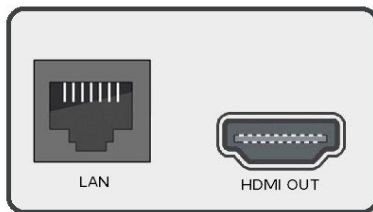

Multimedia Applications

- Playback Formats: JPEG Still pictures, PNG still

pictures, MP3, MOV, FLAC, M2TS, M4A, MP4, AIF, MPG, MTS, TS, WAV, AAC, APE, Ogg Vorbis, GIF still pictures

Picture/Display

- Picture enhancement: Video upscaling, Noise Reduction

Power

- Power supply: 120V, 60Hz
- Standby power consumption: 0.4W

Still Picture Playback

- Playback Media: CD-R/RW, DVD+R/+RW, DVD-R/-RW, BD, CD, DVD, USB
- Picture Compression Format: JPEG, PNG, GIF
- Picture Enhancement: High Definition Resolution, Rotate, Slideshow

Video Playback

- Playback Media: CD, CD-R/CD-RW, DVD+R/+RW, DVD-R/-RW, DVD-Video, BD-R/RE 2.0, BD Video, USB
- Video disc playback system: NTSC
- Compression formats: H.264, MPEG2, MPEG4 (AVC), AVCHD, HEVC, VP9 Profile 0
- Disc Playback Modes: Angle, Disc Menu, Pause, Repeat, Resume Playback from Stop, Search forward/reverse, Skip, Slow Forward, Standard Play
- Picture Quality Enhancements: Video upscaling
- Video Enhancement: Progressive Scan, Video Upscaling, Deep Color, BT.2020 / BT.709, HDR -> SDR Convert, HDR10
- BD Region: A
- DVD Region.: 1

Sound

- Sound System: Dolby Audio, DTS 2.0 + Digital out

Issue date 2018-05-24

Version: 1.2.1

12 NC: 8670 001 50218
UPC: 6 09585 25172 4

© 2018 Koninklijke Philips N.V.
All Rights reserved.

Specifications are subject to change without notice.
Trademarks are the property of Koninklijke Philips N.V.
or their respective owners.

www.philips.com

* P&F USA Inc. does not warrant access to the Portal or to any of the services, content, software and advertising. P&F USA Inc. may, in its sole discretion, add or remove access to any specific services, content, software and advertising at any time.

* Although P&F USA Inc. will strive to provide a good selection of services, content or software, P&F USA Inc. does not warrant continued access to any specific services, and content or software.