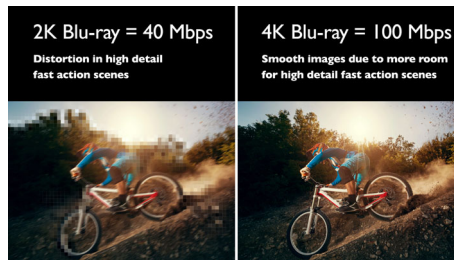

Higher peak bitrate 4K BDP

4K Blu-ray format supports more than twice the peak bitrate of 2K Blu-ray which comes in especially handy when watching action movies which have fast paced scenes with a lot of detail. The 100 Mbps peak bitrate of 4K Blu-ray provides enough headroom to store the extra data required to encode high detail fast action scenes and avoid block artifacts.