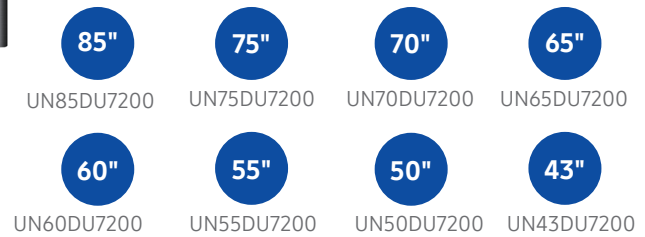

SIZE CLASS

This essential TV features a range of contrast and color and smart capabilities. Enjoy your content with richer details, brighter images and clearer resolution with 4K Upscaling.

KEY FEATURES

Picture

- Mega Contrast
- HDR
- 4K Upscaling
- Crystal Processor with 4K
- PurColor®
- Motion Xcelerator
- Auto Game Mode (ALLM)

Design

- Slim Look Design
- Adjustable Height -Titan Gray Flat Feet Stand

Smart Features¹

- Smart Tizen OS
- Universal Guide
- Bixby built-in⁸
- Alexa built-in²
- Works with Google Assistant²
- Samsung TV Plus
- Samsung Smart Hub
- Samsung Daily+
- SmartThings Compatible²
- Samsung Health³
- Chat Together
- Samsung Gaming Hub⁴

Connections

- 3 HDMI Ports⁵
- HDMI 2.1 Features Supported:
  - Auto Low Latency Mode (ALLM), supported on all ports
  - Fixed Rate Link (FRL) 4K@60Hz supported on all ports.
  - Variable Refresh Rate (VRR), supported on all ports.
  - Enhanced Audio Return Channel (eARC), supported on port number

- 1 USB-A Connection
- LAN Port
- Wi-Fi 5
- Bluetooth® 5.2

Audio

- Object Tracking Sound Lite
- 20 Watt 2 Channel
- Q-Symphony⁶
- Adaptive Sound
- 360 Audio

Included Accessories

- Remote Control: TM2240A with batteries
- Power Cord
- User Manual

Industry Certifications

- 4K Ultra HD Connected
- Filmmaker Mode⁷

¹Samsung Account required for network-based smart services, including streaming apps and other smart features. Separate [connected] computer, mobile or other device may be necessary to create/log in to Samsung Account (free to download and create). Without Account log in, only external device connections (e.g., via HDMI) and terrestrial/over-the-air TV (only for TVs with tuners) available.

²Amazon, Alexa, and all related logos are trademarks of Amazon.com, Inc. or its affiliates. This service may not yet be available at the time of purchase of this product.

Apple and related marks and logos are trademarks of Apple Inc.

³Subscriptions may be required for some services. Smart Trainer support devices may vary by country.

⁴High speed internet connection, additional gaming service subscriptions and compatible controller required.

⁵HDMI-CEC (Consumer Electronics Control) facilitates convenient control functions with compatible devices.

⁶Q-Symphony requires compatible 2020-2024 Samsung TV and either a Q-series or S-series soundbar.

⁷FILMMAKER MODE™ logo is a trademark of UHD Alliance, Inc.

⁸Bixby requires a compatible SolarCell Remote™ to access this feature.

SAMSUNG