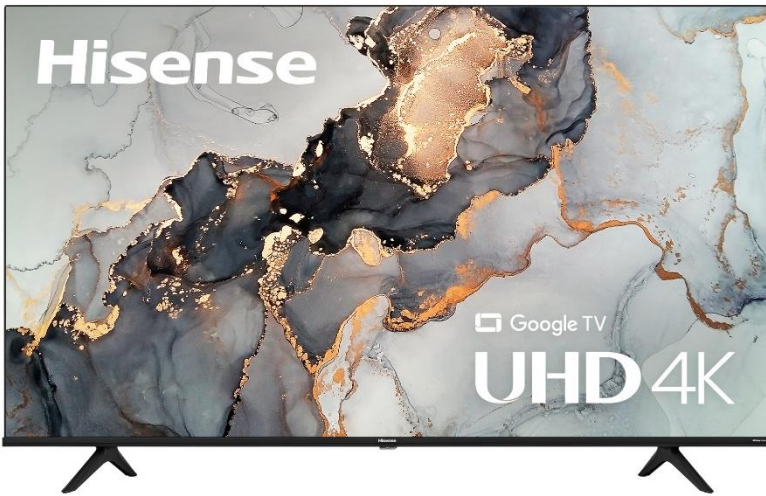

4K ULTRAHD

The Hisense A6 series adds more picture quality enhancements and an operating system upgrade for the perfect 4K fit for consumers looking for options and affordability. Adding FilmMaker Mode reproduces movie content the way the director originally intended and adding Game Mode Plus with variable refresh rate at 4K 60Hz and auto low latency mode keeps the A6 series at pace with next-generation game consoles. The A6 series also maintains DTS Virtual:X audio technology and Chromecast built-in for fuller audio and video casting capabilities. These advancements are available in all sizes and position the A6 series as the “go-to” Hisense television for the perfect 4K fit.

4K Ultra High Definition

4K resolution improves upon Full High Definition with 3840 x 2160 pixels. More pixels on the screen produces a more clear and succinct picture making content look more realistic and true-to-life. Combined with Hisense’s AI UHD Upscaler, non-4K content will get enhanced to near-4K quality.