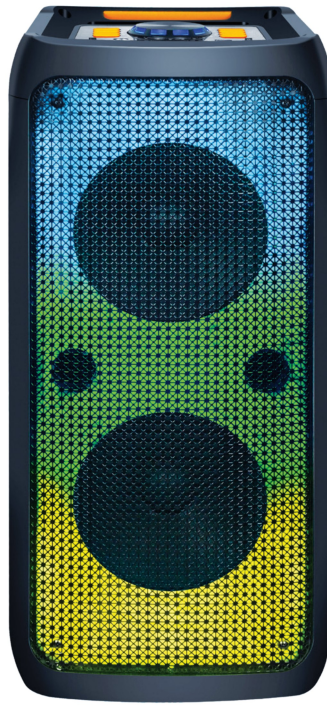

## 2x 8" Portable Bluetooth® Speaker with True Wireless Technology

### IQ-7028DJBT

#### BATTERY DETAILS

Battery Type:	Lithium ion
Battery Voltage (Volts):	7.4v
Battery Capacity (mAh):	2,000 mah
Number of Battery Cells:	1
Energy Content (per cell):	13.32 wh
Weight of Battery (grams):	91.4 g

#### PRODUCT DETAILS:

Black Unit UPC: 639131270282

Unit Dimensions (in): 9.84 x 9.84 x 22.05  
Unit Weight (lbs): 12.65

Giftbox Dimensions (in): 11.89 x 11.50 x 23.82  
Giftbox Weight (lbs): 14.33

Master Dimensions(in): NO MASTER CASE  
Master Weight (lbs): NO MASTER CASE