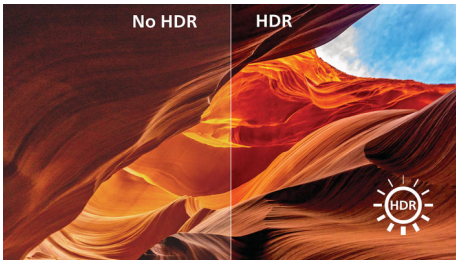

Upgrade your viewing experience

- 4K High-Definition Resolution for ultra-sharp images
- HDR10 and HLG HDR support for captivating colors & detail
- Perfect Motion Rate (PMR) 120 for smooth motion sharpness
- Elegant stand and 3-sided borderless design

55PUL6643/F7

Highlights

Sleek borderless design

With an elegant stand and 3-sided borderless display, enhance the look of any room with this sleek TV.

Entertainment and simple home

Quickly access your cable box, satellite, HDTV antenna, and favorite streaming channels all from your home screen.

Works with voice assistants

Easily control your TV from anywhere in the room with just your voice. Compatible with Siri, Alexa, or Hey Google.

4K HDR10 and HLG HDR

Experience extraordinary picture quality with UHD resolution, combined with HDR for sharp contrast and unbelievably vivid colors.