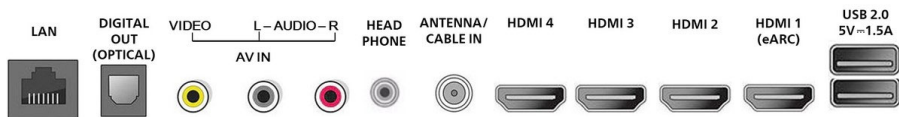

- Multimedia connections: USB Storage Device
- Video (H.264/262/265HEVC): MKV, MOV, MP4
- Video (VP9): MKV
- Video: AV1
- Audio: ACC(5.1), MP3, WAV(PCM), AIFF, FLAC, OGG, AC3
- Photo: JPEG, PNG(4Kx4K), non-animated GIF (4Kx4K)

Tuner/Reception/Transmission

- TV system: ATSC, NTSC
- Video Playback: NTSC
- Tuner bands: UHF, VHF
- Aerial input: 75 ohm F-type

Connectivity

- Number of USB 2.0: 2
- Number of HDMI connections: 4
- HDMI features: 4K, Audio Return Channel (HDMI 1)
- EasyLink (HDMI-CEC): One touch play, Power status, System info (menu language), System audio control, System standby
- Wireless connection: Wireless LAN (802.11ac)
- Audio Output - Digital: Optical
- Other connections: Headphone out, Ethernet, CVBS+Audio L/R in

Power

- Main power: 120V/60Hz
- Power consumption: 105 W
- Standby power consumption: < 0.5 W
- Ambient temperature: 5°C to 40°C (41°F to 104°F)

Dimensions

- Set dimensions in inch (W x H x D): 48.5 x 28.3 x 3.5 inch
- Product weight (lb): 24.07 lb
- Set dimensions with stand in inch (W x H x D): 48.5 x 30.3 x 10.6 inch
- Product weight (+stand) (lb): 24.38 lb
- Box dimensions in inch (W x H x D): 52.8 x 32.3 x 5.7 inch
- Stand width (inch): 46.3 inch
- Weight incl. Packaging (lb): 33.55
- Wall mount compatible: 400 x 300 mm

Accessories

- Included: Quick start guide, Remote control, Batteries for remote control, Tabletop Stand, Screws

Network Services

- TV Operating System: Roku OS

*In no particular order.

Issue date 2023-08-11

© 2023 Koninklijke Philips N.V.
All Rights reserved.

Version: 1.1.1

Specifications are subject to change without notice.
Trademarks are the property of Koninklijke Philips N.V.
or their respective owners.

12 NC: 8670 001 90694
UPC: 6 09585 25672 9

www.philips.com

- Roku, Roku TV, the Roku logo, and the purple d-pad design are trademarks of Roku, Inc. All other trademarks and logos herein are the property of their respective owners.
- The terms HDMI and HDMI HighDefinition Multimedia Interface, and the HDMI Logo are trademarks or registered trademarks of HDMI Licensing Administrator, Inc. in the United States and other countries.
- Dolby, Dolby Audio, and the double-D symbol are registered trademarks of Dolby Laboratories Licensing Corporation.
- Apple, Apple Home, AirPlay, HomeKit and Siri are trademarks of Apple Inc., registered in the U.S. and other countries and regions. This Philips Roku TV is compatible with AirPlay 2 and HomeKit, and requires iOS 12.3 or later or macOS 10.14.5 or later.
- Google and Google Home are trademarks of Google LLC. Third party features and services may be subject to change or removal without notice.
- Content resolution is based on TV compatibility and may vary by channel. Channels are subject to change, vary by region, and may require payment. Roku search does not work with all channels.
- Payment required for some channels and content. Channels can change and vary by region.