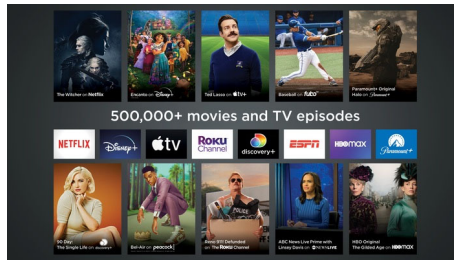

Works with voice assistants

Easily control your TV from anywhere in the room with just your voice. Compatible with Siri, Alexa, or Hey Google.

4K HDR10 and HLG HDR

Experience extraordinary picture quality with UHD resolution, combined with HDR for sharp contrast and unbelievably vivid colors.

500,000+ movies & TV episodes

Get more from your TV. Choose from a large selection of entertainment across popular streaming services.

Works with Apple AirPlay

Effortlessly stream videos, photos, music, and more from your Apple device to your TV with AirPlay.

Perfect Motion Rate

Unprecedented motion sharpness for sports, movies, or any fast-paced scenery with incredible clarity.

The Roku Channel

Stream hit movies, TV shows, 150+ live channels, family entertainment and more for free.