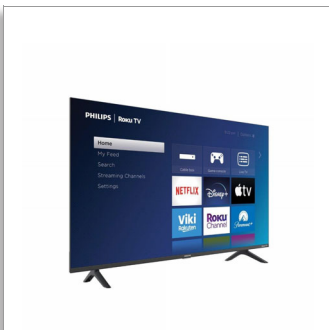

Philips Roku TV  
6600 series LED LCD TV

50" class/po

4K UHD 2160p  
HDR / 120PMR  
Borderless Design

50PUL6643

### Upgrade your viewing experience

- 4K High-Definition Resolution for ultra-sharp images
- HDR10 and HLG HDR support for captivating colors & detail
- Perfect Motion Rate (PMR) 120 for smooth motion sharpness
- Elegant stand and 3-sided borderless design

## Picture/Display

- Aspect ratio: Widescreen(16:9)
- Contrast ratio (typical): 3000:1
- Response time (typical): 9.5 ms
- Viewing angle: 178° (H) / 178° (V)
- Diagonal screen size: 50 inch / 127.0 cm
- Visible screen diagonal (inch): 49.5 inch
- Display screen type: LCD UltraHD Display
- Backlight: LED
- Panel resolution: 3840x2160p
- Picture enhancement: Dynamic contrast, 120 PMR, HDR10, HLG