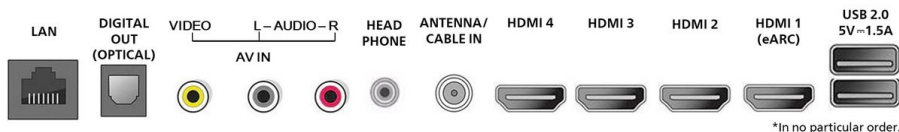

- Multimedia connections: USB Storage Device
- Video (H.264/262/265HEVC): MKV, MOV, MP4
- Video (VP9): MKV
- Video: AV1
- Audio: ACC(5.1), MP3, WAV(PCM), AIFF, FLAC, OGG, AC3
- Photo: JPEG, PNG(4Kx4K), non-animated GIF (4Kx4K)

Tuner/Reception/Transmission

- TV system: ATSC, NTSC
- Video Playback: NTSC, ATSC
- Tuner bands: UHF, VHF
- Aerial input: 75 ohm F-type

Connectivity

- Number of USB 2.0: 2
- Number of HDMI connections: 4
- HDMI features: 4K, Audio Return Channel (HDMI 1)
- EasyLink (HDMI-CEC): One touch play, Power status, System info (menu language), System audio control, System standby
- Wireless connection: Wireless LAN (802.11ac)
- Audio Output - Digital: Optical
- Other connections: Headphone out, Ethernet, CVBS+Audio L/R in

Power

- Main power: 120V/60Hz
- Power consumption: 97 W
- Standby power consumption: < 0.5 W
- Ambient temperature: 5°C to 40°C (41°F to 104°F)

Dimensions

- Set dimensions in inch (W x H x D): 44.0 x 25.7 x 3.3 inch
- Product weight (lb): 19.80 lb
- Set dimensions with stand in inch (W x H x D): 44.0 x 27.7 x 10.6 inch
- Product weight (+stand) (lb): 20.11 lb
- Box dimensions in inch (W x H x D): 49.2 x 29.9 x 5.7 inch
- Stand width (inch): 41.8 inch
- Weight incl. Packaging (lb): 29.50
- Wall mount compatible: 400 x 300 mm

Accessories

- Included: Quick start guide, Remote control, Batteries for remote control, Tabletop Stand, Screws

Network Services

- TV Operating System: Roku OS

Issue date 2023-08-11

Version: 1.2.1

12 NC: 8670 001 90691
UPC: 6 09585 25669 9

© 2023 Koninklijke Philips N.V.
All Rights reserved.

Specifications are subject to change without notice.
Trademarks are the property of Koninklijke Philips N.V.
or their respective owners.

www.philips.com

* Roku, Roku TV, the Roku logo, and the purple d-pad design are trademarks of Roku, Inc. All other trademarks and logos herein are the property of their respective owners.
* The terms HDMI, HDMI High-Definition Multimedia Interface, HDMI Trade dress and the HDMI Logos are trademarks or registered trademarks of HDMI Licensing Administrator, Inc.
* Dolby, Dolby Audio, and the double-D symbol are registered trademarks of Dolby Laboratories Licensing Corporation.
* Apple, Apple Home, AirPlay, HomeKit and Siri are trademarks of Apple Inc., registered in the U.S. and other countries and regions. This Philips Roku TV is compatible with AirPlay 2 and HomeKit, and requires iOS 12.3 or later or macOS 10.14.5 or later.
* Google and Google Home are trademarks of Google LLC. Third party features and services may be subject to change or removal without notice.
* Content resolution is based on TV compatibility and may vary by channel. Channels are subject to change, vary by region, and may require payment. Roku search does not work with all channels.
* Payment required for some channels and content. Channels can change and vary by region.