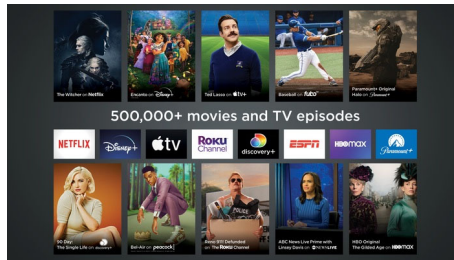

500,000+ movies & TV episodes

Get more from your TV. Choose from a large selection of entertainment across popular streaming services.