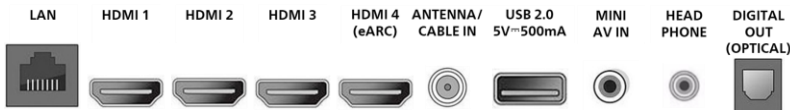

- Multimedia connections: USB Storage Device
- Playback Formats: AAC (.MKV, .MP4, .MOV), AC3/EAC3 (.MKV, .MP4, .MOV, .AC3), GIF (non-animated), H.264/AVC (.MKV, .MP4, .MOV), JPG, MP3 (.MP3, .MKV), PCM (.WAV, .MKV, .MP4, .MOV), PNG

Tuner/Reception/Transmission

- Aerial Input: 75 ohm F-type
- TV system: ATSC, NTSC
- Video Playback: NTSC
- Tuner bands: UHF, VHF

Connectivity

- Number of HDMI connections: 4
- Number of USBs 2.0: 1
- Other connections: Headphone, Digital audio out (optical), Ethernet, Mini AV in, Antenna/Cable in
- Wireless connections: 802.11ac
- EasyLink (HDMI-CEC): One touch play, Power status, System info (menu language), System audio control, System standby
- HDMI features: Audio Return Channel (HDMI 4)

Power

- Ambient temperature: 5°C to 40°C (41°F to 104°F)
- Mains power: 120V/60Hz
- Power consumption: 140W
- Standby power consumption: < 0.5W

Dimensions

- Set dimensions in inch (W x H x D): 48.3 x 28.0 x 3.5 inch
- Product weight (lb): 23.55 lbs.
- Set dimensions with stand in inch (W x H x D): 48.3 x 30.6 x 11.2 inch
- Product weight (+stand) (lb): 23.94 lbs.
- Box dimensions in inch (W x H x D): 53.1 x 33.0 x 5.7 inch
- Weight incl. Packaging (lb): 32.76 lbs.
- VESA wall mount compatible: 300 x 300 mm

Accessories

- Included accessories: Quick start guide, Remote Control, Batteries for remote control, Table top stand, Screws

Network Services

- TV Operating System: Roku OS

Connections

Issue date: January 30th 2023

Version: 0.0.1

12 NC: 8670 001 86724
UPC: 609585 256026

© 2022 Koninklijke Philips N.V.
All Rights reserved.
Specifications are subject to change without notice.
Trademarks are the property of Koninklijke Philips N.V. or their respective owners.

www.philips.com

* Roku, Roku TV, the Roku logo, and the purple d-pad design are trademarks of Roku, Inc. All other trademarks and logos herein are the property of their respective owners.

* Dolby, Dolby Audio, and the double-D symbol are trademarks of Dolby Laboratories Licensing Corporation.

* Roku search does not work with all channels.
* Payment required for some channels and content. Channels can change and vary by region.