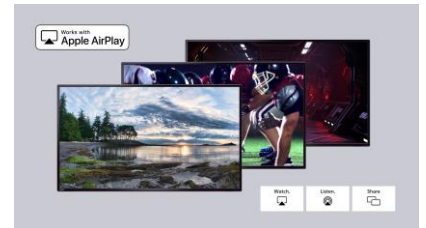

Watch. Listen. Share with AirPlay

Effortlessly stream videos, photos, music, and more from your Apple device to your TV with AirPlay.