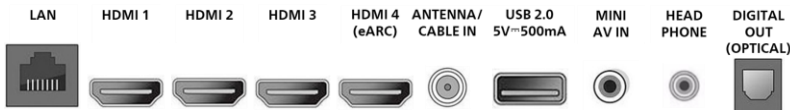

- Multimedia connections: USB Storage Device
- Playback Formats: AAC (.MKV, .MP4, .MOV), AC3/EAC3 (.MKV, .MP4, .MOV, .AC3), GIF (non-animated), H.264/AVC (.MKV, .MP4, .MOV), JPG, MP3 (.MP3, .MKV), PCM (.WAV, .MKV, .MP4, .MOV), PNG

Tuner/Reception/Transmission

- Aerial Input: 75 ohm F-type
- TV system: ATSC, NTSC
- Video Playback: NTSC
- Tuner bands: UHF, VHF

Connectivity

- Number of HDMI connections: 4
- Number of USBs 2.0: 1
- Other connections: Headphone, Digital audio out (optical), Ethernet, Mini AV in, Antenna/Cable in
- Wireless connections: 802.11ac
- EasyLink (HDMI-CEC): One touch play, Power status, System info (menu language), System audio control, System standby
- HDMI features: Audio Return Channel (HDMI 4)

Power

- Ambient temperature: 5°C to 40°C (41°F to 104°F)
- Mains power: 120V/60Hz
- Power consumption: 170W
- Standby power consumption: < 0.5W

Dimensions

- Set dimensions in inch (W x H x D): 56.9 x 32.8 x 3.4 inch
- Product weight (lb): 36.60 lbs.
- Set dimensions with stand in inch (W x H x D): 56.9 x 35.5 x 11.6 inch
- Product weight (+stand) (lb): 37.26 lbs.
- Box dimensions in inch (W x H x D): 63.0 x 37.8 x 6.5 inch
- Weight incl. Packaging (lb): 50.27 lbs.
- VESA wall mount compatible: 400 x 300 mm

Accessories

- Included accessories: Quick start guide, Remote Control, Batteries for remote control, Table top stand, Screws

Network Services

- TV Operating System: Roku OS

Connections

Issue date: January 30th 2023

Version: 0.0.1

12 NC: 8670 001 86724
UPC: 609585 256033

© 2022 Koninklijke Philips N.V.
All Rights reserved.
Specifications are subject to change without notice.
Trademarks are the property of Koninklijke Philips N.V. or their respective owners.

www.philips.com

* Roku, Roku TV, the Roku logo, and the purple d-pad design are trademarks of Roku, Inc. All other trademarks and logos herein are the property of their respective owners.

* Dolby, Dolby Audio, and the double-D symbol are trademarks of Dolby Laboratories Licensing Corporation.

* Roku search does not work with all channels.

* Payment required for some channels and content. Channels can change and vary by region.