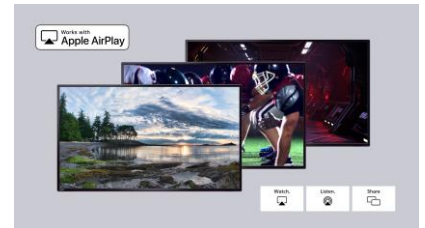

Entertainment for everyone

Quickly access your cable box, satellite, HDTV antenna, and favorite streaming channels—all from your home screen.

Works with voice assistants

Easily control your TV from anywhere in the room with just your voice. Compatible with Siri, Alexa, or Hey Google.

4K Ultra HD with HDR 10

Experience extraordinary picture quality with UHD resolution, combined with HDR for sharp contrast and unbelievably vivid colors.

500,000+ movies & TV episodes

Get more from your TV. Choose from a large selection of entertainment across popular streaming services.

Watch. Listen. Share with AirPlay

Effortlessly stream videos, photos, music, and more from your Apple device to your TV with AirPlay.

120 Perfect Motion Rate

Unprecedented motion sharpness for sports, movies, or any fast-paced scenery with incredible clarity.

Specifications

Picture/Display

- Aspect ratio: Widescreen (16:9)
- Contrast ratio (typical): 5000:1
- Response time (typical): 6.5 ms
- Viewing angle: 178° (H) / 178° (V)
- Diagonal screen size: 65 inch / 165.1 cm
- Visible screen diagonal (inch): 54.5 inch
- Display screen type: Ultra HD Display
- Backlight: LED
- Panel resolution: 3840 x 2160p