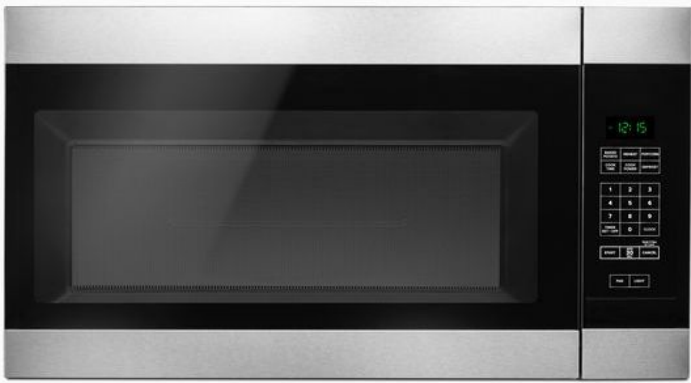

AMV2307PFS

AMANA®

1.6 Cu. Ft. Over-the-Range Microwave with Add 0:30 Seconds

<http://www.amana.com>

Key Features:

- Popcorn
- Defrost
- Add 0:30 Seconds
- Reheat
- 1.6 Cu. Ft. Capacity
- Microwave Turntable
- Large Glass Window
- Digital Clock and Display
- Exhaust Fan with Charcoal Filter
- Hidden Vent
- Cooktop Surface Light
- CFM Motor Class 300

Product Dimensions:

Height: 17 3/8

Width: 30

Depth: 15 7/8

Additional Information:

[Use And Care Guide](#)

[Dimension Guide](#)

[Installation Guide](#)

[Warranty Certificate](#)

Available in:

- ☐ Other
- ☒ Stainless Steel
- ☐ White

®Registered trademark/TM Trademark of Whirlpool, U.S.A. © 2016 Whirlpool Corporation. All Rights Reserved.
All other trademarks are owned by their respective companies.

Because Whirlpool Corporation policy includes a continuous commitment to improve our products, we reserve the right to change materials and specifications without notice. We also reserve the right to discontinue or transition products without notice.

Manufacturer's Suggested Retail Price (MSRP) and Minimum Advertised Price (MAP) provided for reference purposes only. Dealer alone determines advertised and retail prices.

Created On: Tuesday, April 17, 2018 12:50:59