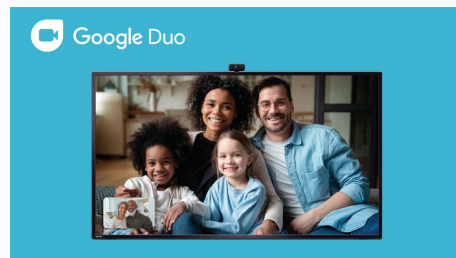

Google Duo

Your favorite faces, now on the big screen. Catch up with your friends and family, right on

the big screen. With Google Duo on Philips Android TV, you can initiate one-on-one and group calls conveniently from your TV. Download Duo from Google Play, plug your favorite webcam into your TV, and see more of your loved ones.