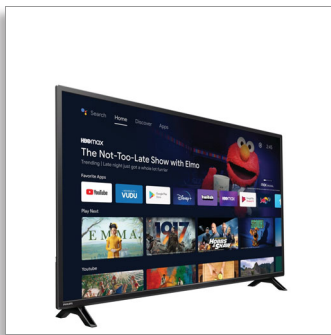

Philips  
5700 series 4K UltraHD  
LED Android TV with  
Google Assistant

55" Android TV  
4K Ultra HD 2160p  
Chromecast  
Built-in Google Assistant

55PFL5766