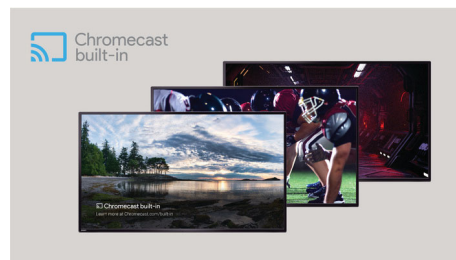

Chromecast Built-in

Put your small screen on your big screen. Simply use your mobile device to cast your favorite shows, movies, music, sports, games, and more on your TV.