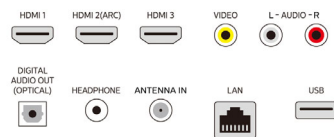

- Multimedia connections: USB Storage Device
- Playback Formats: H.264/MPEG-4 AVC, H.265/HEVC, MPEG2, MPEG4*

Tuner/Reception/Transmission

- Aerial Input: 75 ohm F-type
- TV system: ATSC, NTSC
- Video Playback: NTSC
- Tuner bands: UHF, VHF

Connectivity

- HDMI 1: HDMI
- HDMI 2: HDMI(ARC)
- HDMI 3: HDMI
- AV 1: Audio L/R in, CVBS in
- Audio Output - Digital: Optical (TOSLINK)
- Other connections: Ethernet, Headphone out, Wireless LAN 802.11ac MIMO
- USB: USB 2.0
- EasyLink (HDMI-CEC): One touch play, Power status, System info (menu language), Remote control pass-through, System audio control, System standby
- Bluetooth version: 5.0
- HDCP2.3: Yes on all HDMI

Power

- Ambient temperature: 5°C to 40°C (41°F to 104°F)
- Mains power: 120V/60Hz
- Power consumption: 135 W
- Standby power consumption: < 0.5W

Dimensions

- Set dimensions in inch (W x H x D): 49.2 x 28.5 x 3.0 inch
- Product weight (lb): 23.59 lb
- Set dimensions with stand in inch (W x H x D): 49.2 x 30.6 x 8.6 inch
- Stand width (inch): 43.6 inch
- Product weight (+stand) (lb): 23.81 lb
- Box dimensions in inch (W x H x D): 55.6 x 31.9 x 6 inch
- Weight incl. Packaging (lb): 34.61
- Wall mount compatible: 300 x 300 mm

Accessories

- Included accessories: Quick start guide, Caution sheet, Safety warranty sheet, Remote Control, Batteries for remote control, Table top stand, Screws
- Power cord: 59 inch

Android TV Services

- OS: Android Pie

Connections

Rear

Issue date 2022-07-14

Version: 3.5.1

12 NC: 8670 001 72067
UPC: 6 09585 25380 3

© 2022 Koninklijke Philips N.V.
All Rights reserved.

Specifications are subject to change without notice.
Trademarks are the property of Koninklijke Philips N.V.
or their respective owners.

www.philips.com

* Google, Android TV, Chromecast built-in, Google Duo and other marks are trademarks of Google LLC

* Netflix streaming membership required. See www.netflix.com/TermsOfUse

* 1 External camera and microphone required

* 2 requires compatible smart home products

* USB recording for digital channels only, recordings may be limited by broadcast copy protection. Country and channel restrictions may apply.

* USB multimedia playback requires third-party app installation. Please visit the Google Play Store for more details, including app availability for your country.