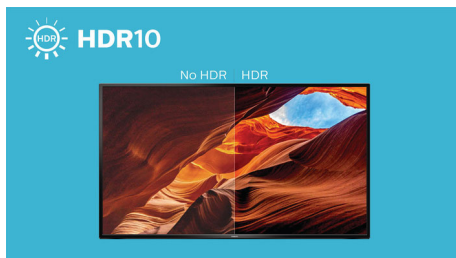

High Dynamic Range

Your Philips TV is primed to get the most out of the HDR10 video format. Whether it's a must-

watch series or the new blockbuster, shadows will be deeper. Bright surfaces will shine. Colors will be truer.