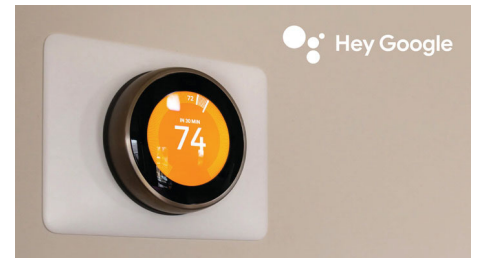

Smart Home Devices

Use your voice to create the perfect viewing environment. Control smart home devices throughout your home. Adjust room temperature, lighting, or control other connected devices.*2