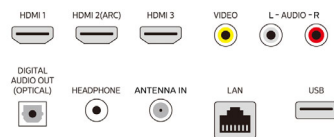

- Multimedia connections: USB Storage Device
- Playback Formats: H.264/MPEG-4 AVC, H.265/HEVC, MPEG2, MPEG4*

Tuner/Reception/Transmission

- Aerial Input: 75 ohm F-type
- TV system: ATSC, NTSC
- Video Playback: NTSC
- Tuner bands: UHF, VHF

Connectivity

- HDMI 1: HDMI
- HDMI 2: HDMI(ARC)
- HDMI 3: HDMI
- AV 1: Audio L/R in, CVBS in
- Audio Output - Digital: Optical (TOSLINK)
- Other connections: Ethernet, Headphone out, Wireless LAN 802.11ac MIMO
- USB: USB 2.0
- EasyLink (HDMI-CEC): One touch play, Power status, System info (menu language), Remote control pass-through, System audio control, System standby
- Bluetooth version: 5.0
- HDCP2.3: Yes on all HDMI

Power

- Ambient temperature: 5°C to 40°C (41°F to 104°F)
- Mains power: 120V/60Hz
- Power consumption: 130 W
- Standby power consumption: < 0.5W

Dimensions

- Set dimensions in inch (W x H x D): 44.7 x 26.0 x 3.0 inch
- Product weight (lb): 19.84 lb
- Set dimensions with stand in inch (W x H x D): 44.7 x 28.1 x 8.6 inch
- Stand width (inch): 39.1 inch
- Product weight (+stand) (lb): 20.06 lb
- Box dimensions in inch (W x H x D): 51.2 x 29.8 x 5.9 inch
- Weight incl. Packaging (lb): 29.10
- Wall mount compatible: 300 x 300 mm

Accessories

- Included accessories: Quick start guide, Caution sheet, Safety warranty sheet, Remote Control, Batteries for remote control, Table top stand, Screws
- Power cord: 59 inch

Android TV Services

- OS: Android Pie

Connections

Rear

Issue date 2022-07-14

Version: 3.3.1

12 NC: 8670 001 72066
UPC: 6 09585 25379 7

© 2022 Koninklijke Philips N.V.
All Rights reserved.

Specifications are subject to change without notice.
Trademarks are the property of Koninklijke Philips N.V.
or their respective owners.

www.philips.com