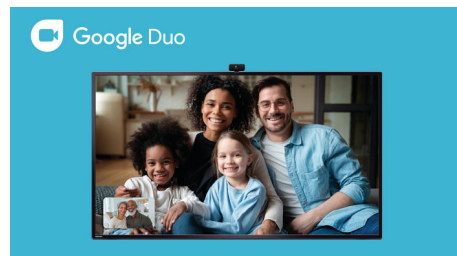

Google Play

Google Play is your entertainment unbound. Download all your favorite music, movies, TV shows, and games all in one place. Choose from 5000+ apps on the Google Play Store and enjoy them with easy access from your personally customized Android TV home screen.

Chromecast Built-in

Put your small screen on your big screen. Simply use your mobile device to cast your favorite shows, movies, music, sports, games, and more on your TV.

Google Duo

Your favorite faces, now on the big screen. Catch up with your friends and family, right on