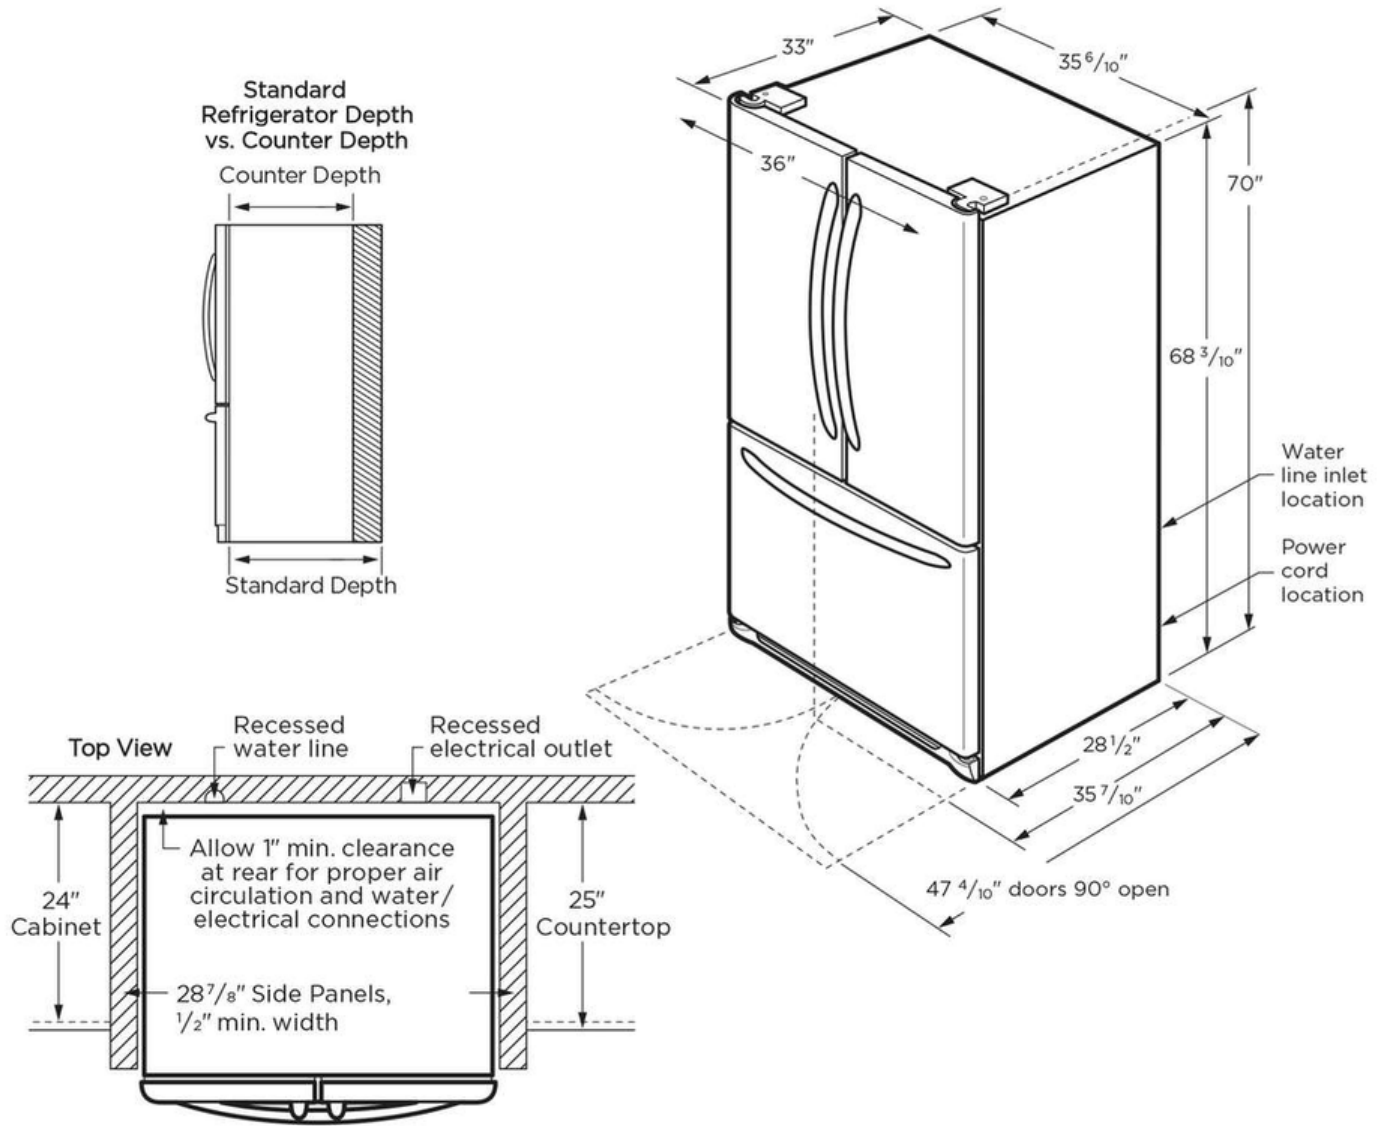

Frigidaire

27.8 Cu. Ft. French Door Refrigerator

FRFS2823AS, FRFS2823AW, FRFS2823AD

Version : 10/21

Note: For planning purposes only. Always consult local and national electric, gas and plumbing codes.

Refer to Product Installation Guide for detailed installation instructions on the web at frigidaire.com / frigidaire.ca