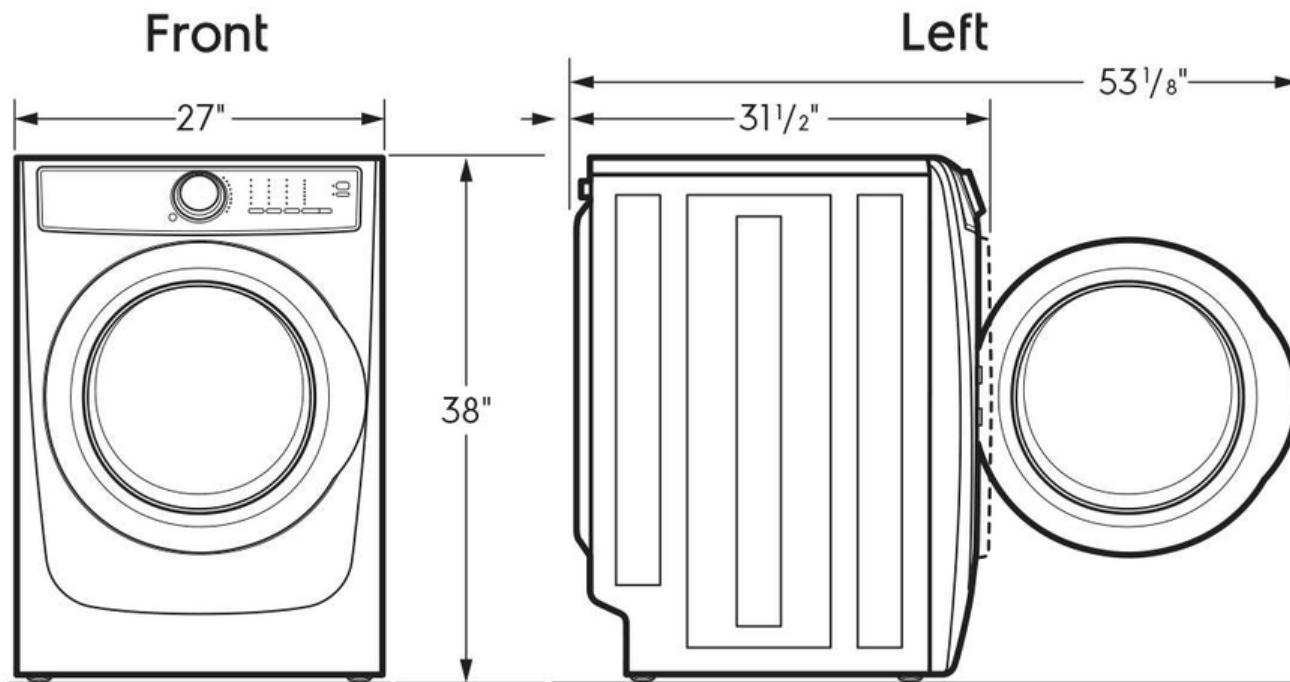

Electrolux

Electric 8.0 Cu. Ft. Front Load Dryer

ELFE7437AW

Version : 06/21