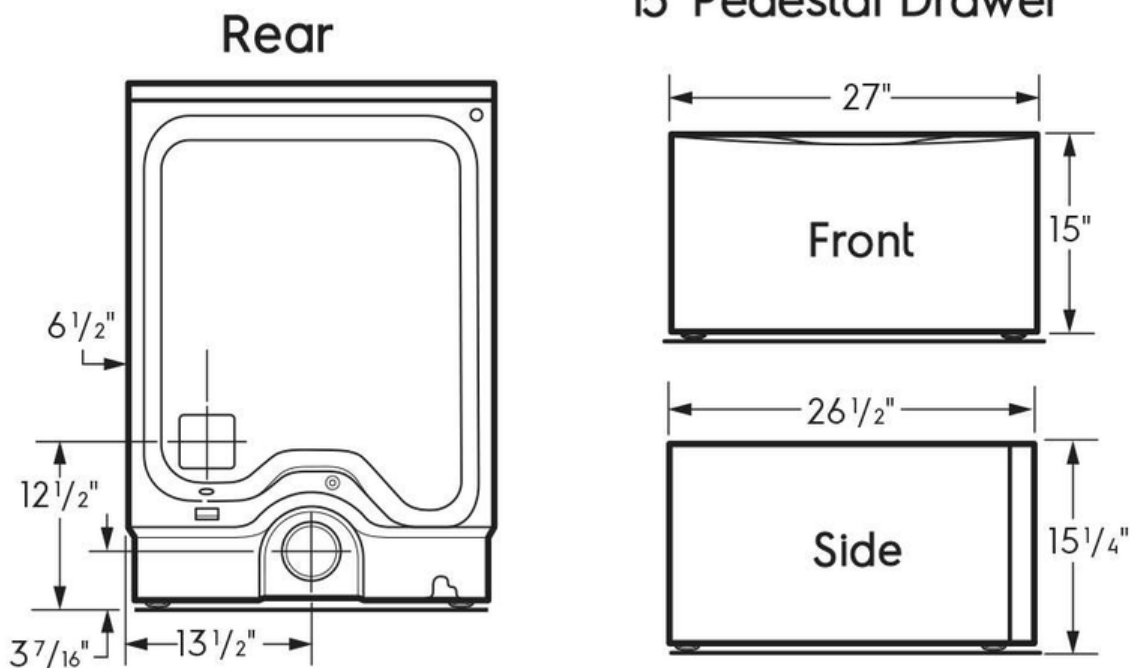

Optional 15" Pedestal Drawer

High standards of quality at Electrolux Home Products, Inc. mean we are constantly working to improve our products. We reserve the right to change specifications or discontinue models without notice.

Electrolux Major Appliances, N.A.

USA • 10200 David Taylor Drive • Charlotte, NC 28262 • Charlotte, NC 28262 • 1-877-4electrolux (1-877-435-3287) • electroluxappliances.com

CANADA • 5855 Terry Fox Way • Mississauga, ON L5V 3E4 • 1-800-265-8352 • electroluxappliances.ca