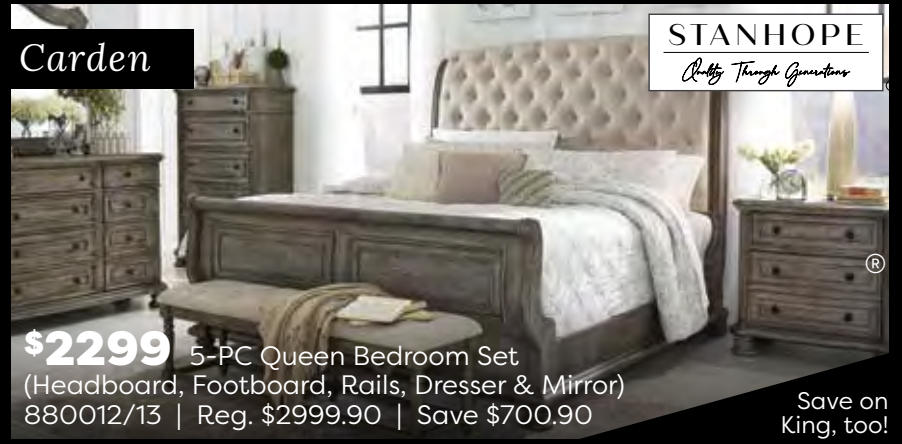

**Enterprise II**  
72" Fireplace  
Media Console  
**\$899**  
880319  
Reg. \$999.95  
Save \$100.95

**Danbury**

**\$1399** 5-PC Queen Bedroom Set  
(Headboard, Footboard, Rails, Dresser & Mirror)  
880428/29 | Reg. \$1999.95 | Save \$600.95  
Save on King, too!

**Graham**

**\$1399** 5-PC Queen Bedroom Set  
(Headboard, Footboard, Rails, Dresser & Mirror)  
880448/49 | Reg. \$1999.95 | Save \$600.95  
Save on King, too!

**Latitude**

**\$1499** 5-PC Queen Bedroom Set  
(Headboard, Footboard, Rails, Dresser & Mirror)  
887728/29 | Reg. \$1599.95 | Save \$100.95  
Save on King, too!