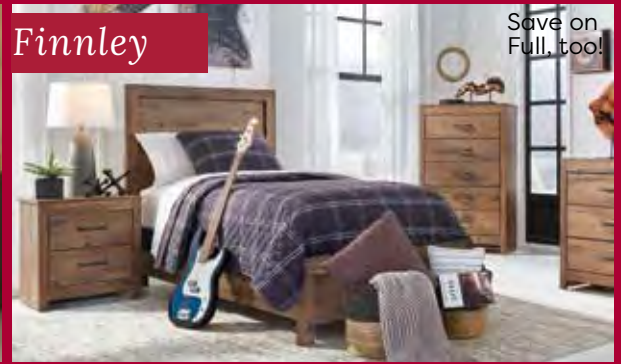

Finnley Save on Full, too!
$699 5-PC Twin Bedroom Set (Headboard, Footboard, Rails, Dresser & Mirror)
880496/97 | Reg. $849.85 | Save $150.85