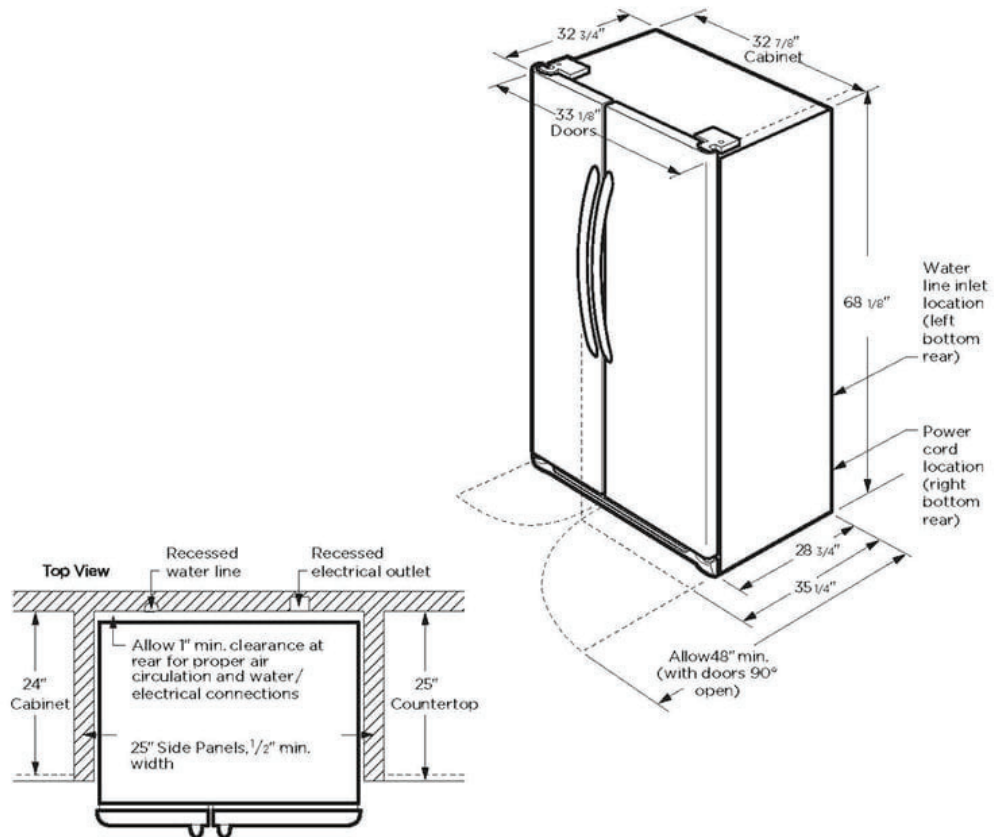

FRSS2323AS
FRSS2323AW
FRSS2323AB
FRSS2323AD

Side-By-Side Refrigerator

22.2 Cu.Ft. 36" Standard Depth Side by Side Refrigerator

Available Colors : Stainless Steel, White, Black, Black Stainless Steel

Version : 07/19

Product Specifications

Certifications & Approvals

CSA Listed	No
NSF® Certified	Yes
UL Listed	Yes
cUL Listed	Yes

Refrigerator

Air Filter	Ready
Crisper Color	Clear
Dairy Bin	Yes
Door Bin Color	Clear
Humidity Controls	No
Interior Lighting	LED
Number of Adjustable 2 Liter Door Bins	2
Number of Adjustable Gallon Door Bins	2
Number of Adjustable Shelves	3
Number of Crispers	2
Shelf Material	Glass
Total Number of Door Bins	4
Total Number of Shelves	3
Water Filter	Yes

Freezer

Automatic Defrost	Yes
Baskets / Bins Color	Clear
Door Bin Color	Clear
Interior Lighting	LED
Number of Adjustable Door Bins	4
Number of Baskets / Bins	1
Number of Fixed Shelves	2
Shelf Material	Wire
Total Number of Door Bins	4
Total Number of Shelves	2

Controls

Air Filter Indicator	Yes
Control Lock	No
Control Type	Capacitive Touch
Door Ajar Alarm	Yes
High Temp Alarm	Yes
Ice Maker On/Off	Manual
Power Failure Alarm	Yes
Power On/Off	No
Sabbath Mode	No
Vacation Mode	No
Water Filter Indicator	Yes

Electrical Specifications

Amps @ 120 Volts	2.3
Minimum Circuit Required (Amps)	15
Power Cord Length (Feet)	6.5
Power Cord Location	Rear Bottom

General Specifications

Leveling Legs	Yes
Refrigerant Type	R600a

Exterior

Front Rollers	Yes
Rear Rollers	No
Water Inlet Location	Rear Bottom Right

Dispenser

Crushed Ice	Yes
Cube Ice	Yes
Dispenser	Yes
Dispenser Height (Inches)	9
Water	Yes

Dimensions and Volume

Depth With Door	32 3/4
Depth With Door 90° Open	48
Depth With Door and Handle	35 2/8
Depth of Cabinet	28 3/4
Freezer (Cu. Ft.)	7.9
Fresh Food Capacity (Cu. Ft.)	14.3
Height With Hinge	69 7/8
Height Without Hinge	68 1/8
Total Capacity (Cu. Ft.)	22.2
Width	33 1/8
Width of Cabinet	32 7/8
Height (Top of Door)	70

Ice Maker

Ice Maker	Yes
Ice Shape	Pyramidal

FRSS2323AS
FRSS2323AW
FRSS2323AB
FRSS2323AD

Side-By-Side Refrigerator

22.2 Cu.Ft. 36" Standard Depth Side by Side Refrigerator

Available Colors : Stainless Steel, White, Black, Black Stainless Steel

Version : 07/19

Installation Drawing