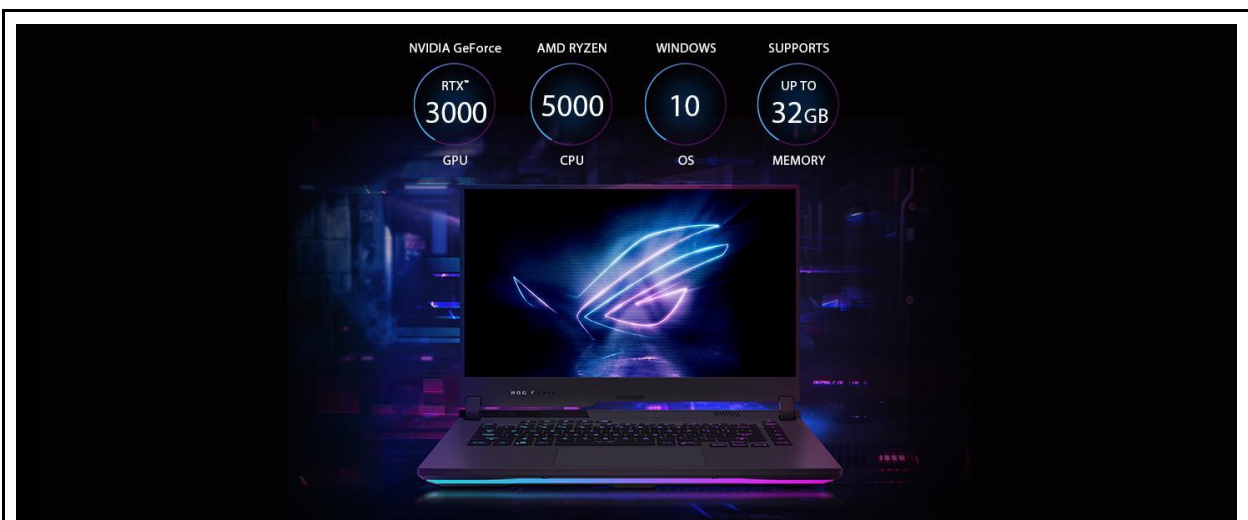

Product Description: Focused firepower streamlines and elevates the core Windows 10 Pro gaming experience in the ROG Strix G15. With up to a powerful AMD Ryzen™ 9 5900HX CPU and GeForce RTX™ 3070 GPU, everything from gaming to multitasking is fast and fluid. Go full-throttle on esports speed with a competition-grade display up to 300Hz/3ms, or immerse in rich detail on a WQHD 165Hz/3ms panel. Adaptive-Sync makes gameplay ultrasMOOTH, while advanced thermal upgrades help you stay cool under pressure. No matter what your game is, you can achieve your perfect play.

Carousel
Rich Content
Module: Premium Full Image

Header: ROG STRIX G15

Body: The ROG Strix G15 embodies streamlined design, offering a formidable core experience for serious gaming and multitasking on Windows 10 Home. Featuring up to the latest AMD Ryzen 5000 CPU and a NVIDIA GeForce RTX GPU, it offers high-FPS power that takes full advantage of up to a blazing fast display