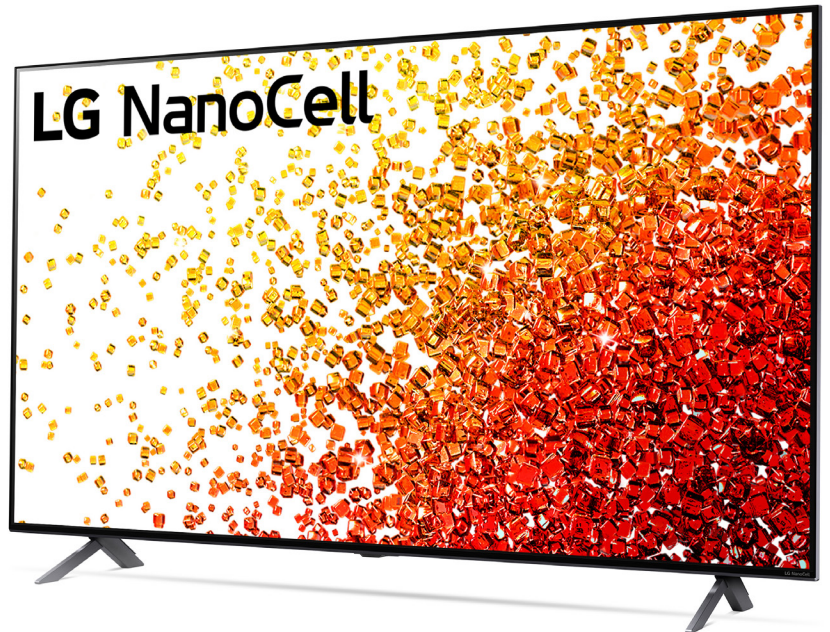

NANO90UPA Series

LG NanoCell TV Nano90

65"

* Class size: See below for details.

- **Real 4K NanoCell Display w/ Full Array Dimming**
- **α7 Gen 4 AI Processor 4K w/ AI Picture + AI Sound**
- **Home Cinema Experience:**
Dolby Vision IQ, Dolby Atmos, Filmmaker Mode,
Netflix, Prime Video, Apple TV+, Disney+, LG Channels
- **Ultimate Gameplay:**
Game Optimizer,, ALLM, eARC, HGiG

DESCRIPTION

Eye-opening LED.

Experience detailed LED picture in 4K resolution. With Full Array Dimming, you'll witness deep blacks and contrast with precisely balanced lighting that reduces halo effect and light bleed. See the natural, lifelike picture of Nano Color and fast action of a 120Hz refresh rate. It's an experience backed by AI Picture and AI Sound, our premium processor, connected home features and gaming tech.

KEY FEATURES

Real 4K NanoCell Display w/ Full Array Dimming

Explore a new world of color. Bring your favorite shows to life with a billion rich colors.* Get deep blacks and enhanced contrast for a more detailed picture with Full Array Dimming.